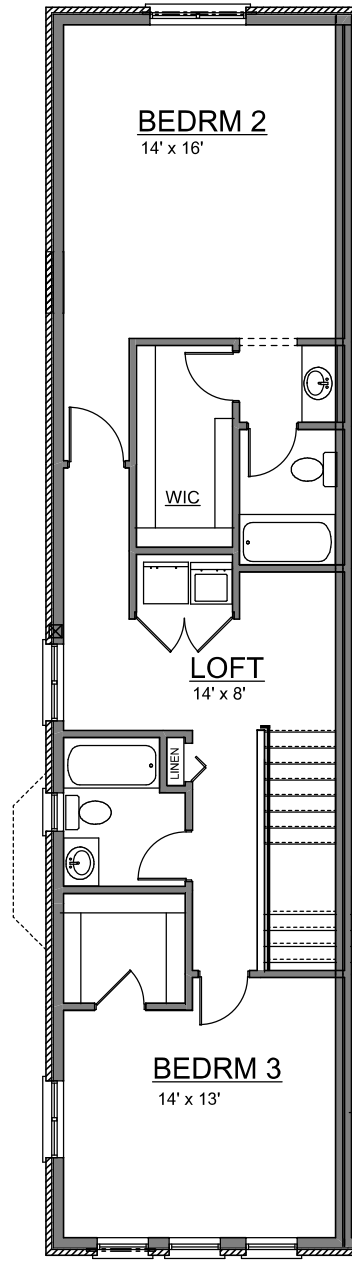

CASWELL TOWN CENTER
END UNIT - 1925 sq. ft.

1st Floor Plan

2nd Floor Plan