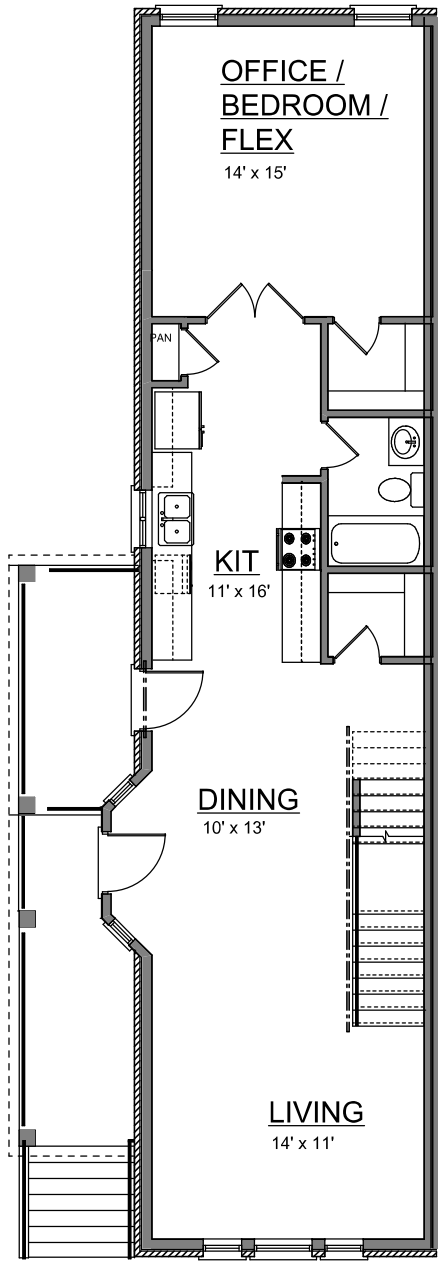

CASWELL TOWN CENTER
END UNIT - 1925 sq. ft.

1st Floor Plan

2nd Floor Plan