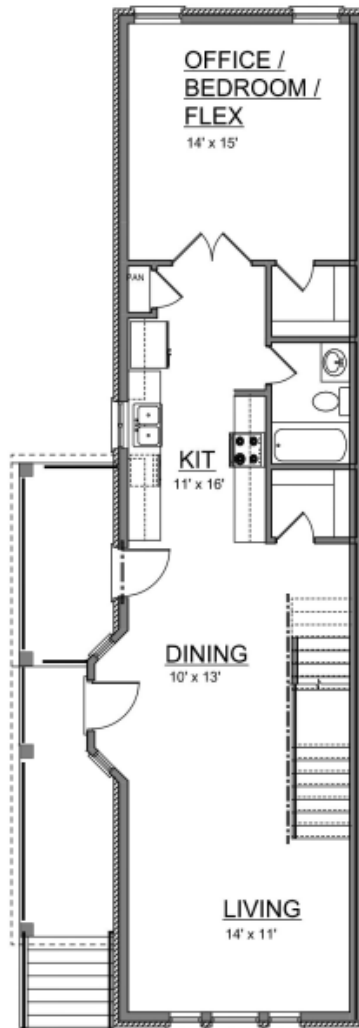

**CASWELL TOWN CENTER**  
**INTERIOR UNIT - 1925 sq. ft.**  
**WITH BAY WINDOW**

1st Floor Plan

2nd Floor Plan

CASWELL TOWN CENTER  
INTERIOR UNIT - 1925 sq. ft.

**CASWELL TOWN CENTER  
END UNIT - 1925 sq. ft.**

1st Floor Plan

2nd Floor Plan