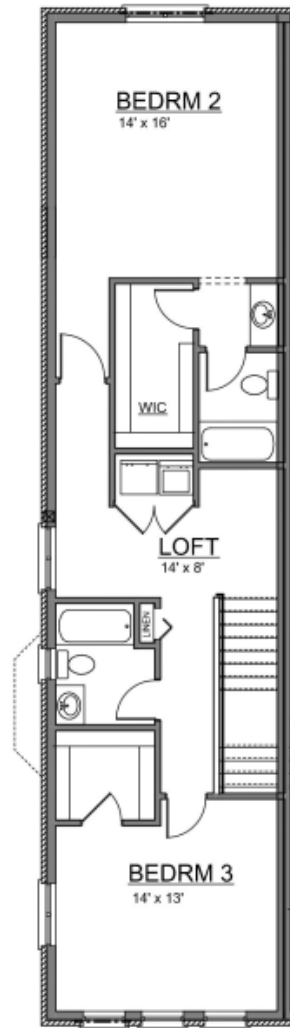

**CASWELL TOWN CENTER**  
**INTERIOR UNIT - 1925 sq. ft.**  
**WITH BAY WINDOW**

1st Floor Plan

2nd Floor Plan

CASWELL TOWN CENTER  
INTERIOR UNIT - 1925 sq. ft.

**CASWELL TOWN CENTER  
END UNIT - 1925 sq. ft.**

1st Floor Plan

2nd Floor Plan