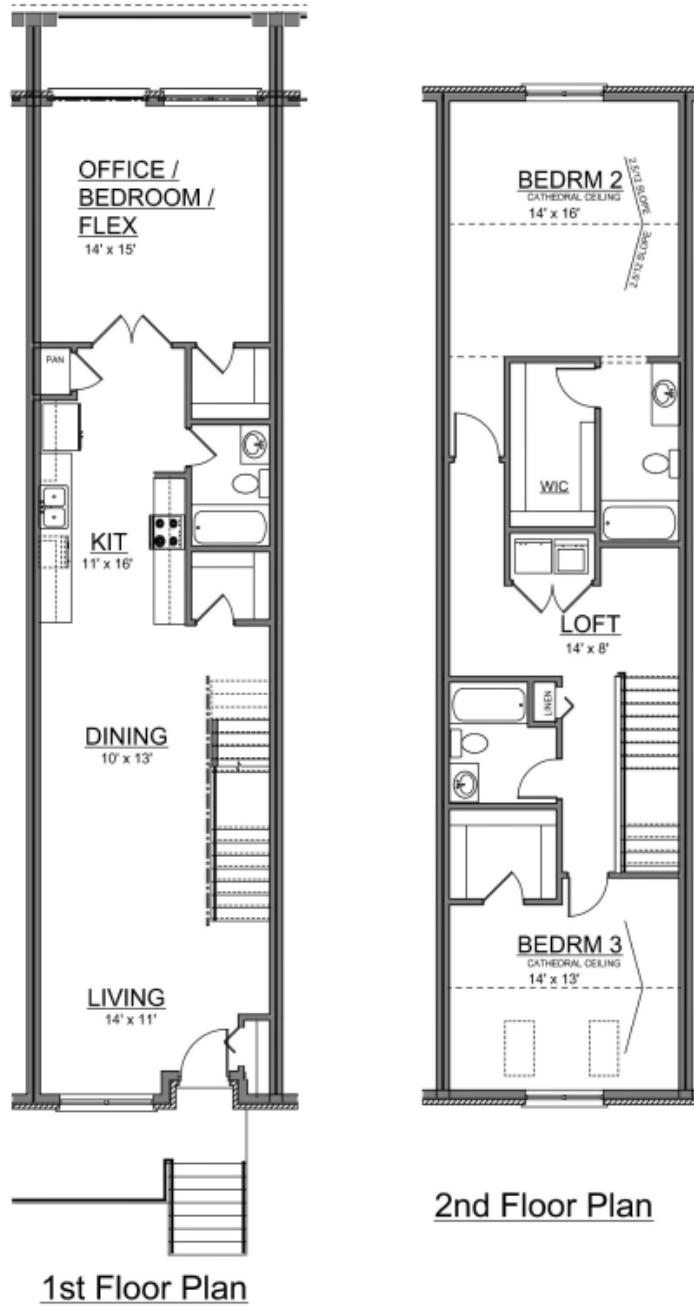

**CASWELL TOWN CENTER**  
**INTERIOR UNIT - 1925 sq. ft.**  
**WITH BAY WINDOW**

1st Floor Plan

2nd Floor Plan

CASWELL TOWN CENTER  
INTERIOR UNIT - 1925 sq. ft.

**CASWELL TOWN CENTER  
END UNIT - 1925 sq. ft.**

1st Floor Plan

2nd Floor Plan