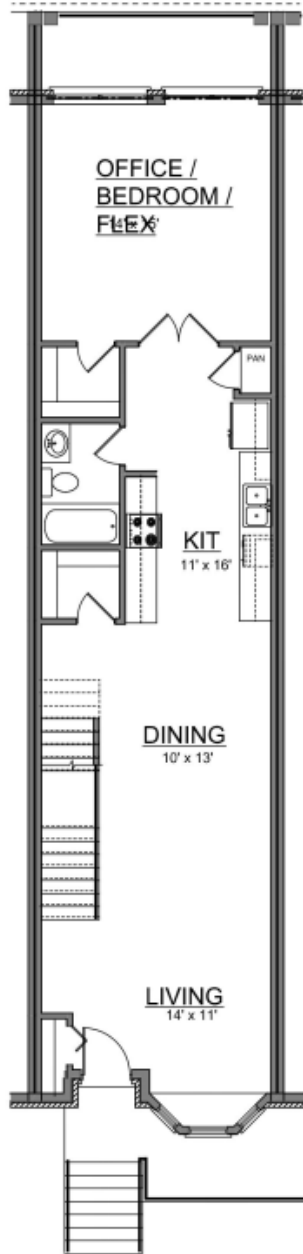

**CASWELL TOWN CENTER**  
**INTERIOR UNIT - 1925 sq. ft.**  
**WITH BAY WINDOW**

1st Floor Plan

2nd Floor Plan

CASWELL TOWN CENTER  
INTERIOR UNIT - 1925 sq. ft.

**CASWELL TOWN CENTER  
END UNIT - 1925 sq. ft.**

1st Floor Plan

2nd Floor Plan