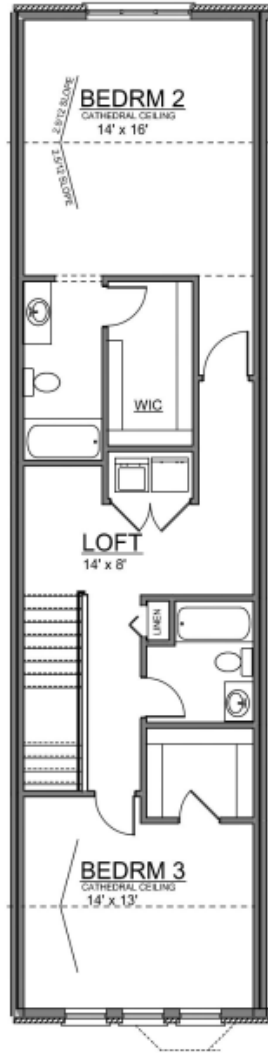

**CASWELL TOWN CENTER**  
**INTERIOR UNIT - 1925 sq. ft.**  
**WITH BAY WINDOW**

1st Floor Plan

2nd Floor Plan

CASWELL TOWN CENTER  
INTERIOR UNIT - 1925 sq. ft.

**CASWELL TOWN CENTER  
END UNIT - 1925 sq. ft.**

1st Floor Plan

2nd Floor Plan